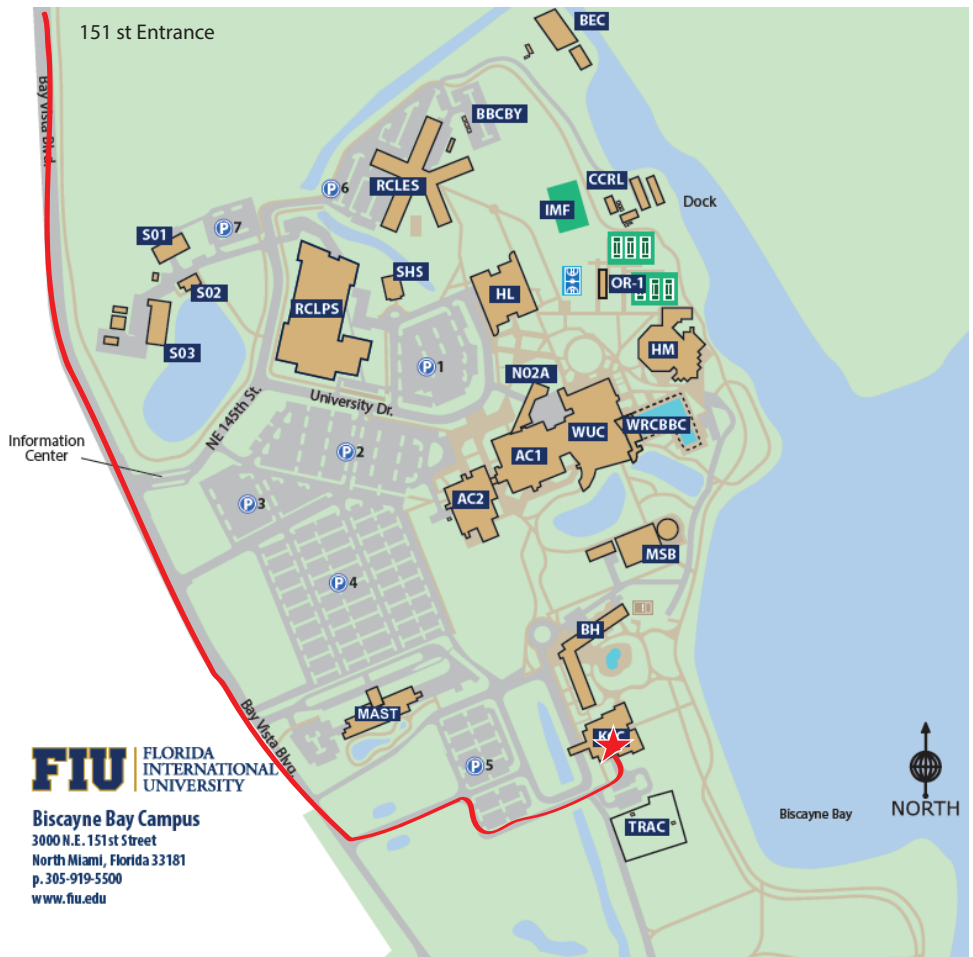

**Kovens
Conference Center**
FLORIDA INTERNATIONAL UNIVERSITY

**Directions to
Kovens Conference Center**

3000 N.E. 151 Street
North Miami, FL 33181

From Miami:

Take I-95 north to 135 Street.
Head east to U.S. 1 (Biscayne Blvd.)
Head north to 151 Street. Turn right.
Follow the road east and the campus
will appear on the left. The Kovens
Conference Center will be the last
driveway entrance, passing the
entrance of the University.

From Ft. Lauderdale:

Take I-95 south to 826 East.
Head east to U.S. 1 (Biscayne Blvd.)
Head south to 151 Street. Turn left.
Follow the road east and the campus
will appear on the left. The Kovens
Conference Center will be the last
driveway entrance, passing the
entrance of the University.

**Map of Biscayne Bay Campus
Service Entrance Directions**

FIU FLORIDA INTERNATIONAL UNIVERSITY
Biscayne Bay Campus
3000 N.E. 151st Street
North Miami, Florida 33181
p.305-919-5500
www.fiu.edu

KEY Buildings Sidewalks Roadways Grassy Areas Water Parking